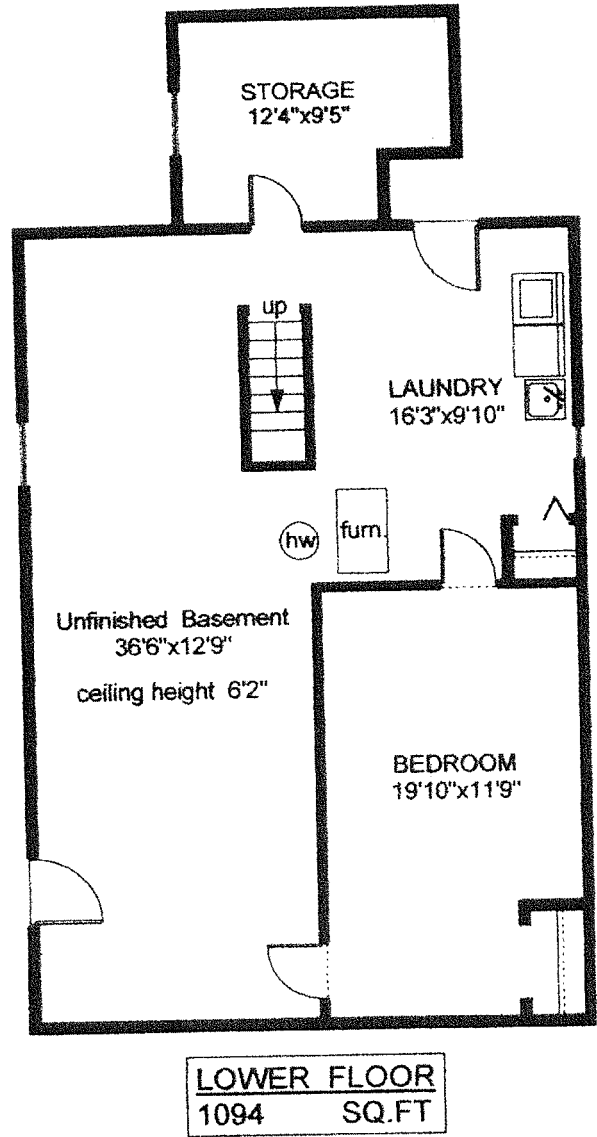

# 435 RICHMOND AVENUE

	FINISHED SQ. FT.	UNFINISHED SQ. FT.	TOTAL SQ. FT.
MAIN	1181	0	1181
LOWER	262	832	1094
<b>TOTAL</b>	<b>1443</b>	<b>832</b>	<b>2275</b>
DECK	0	68	68
PATIO	0	66	66

MEASURED ON: 06/27/07	<b>Tafe Measure</b> VICTORIA, B.C. Ph. 883.8894 www.tafemeasure.com
DRAWING FILE: 04765	