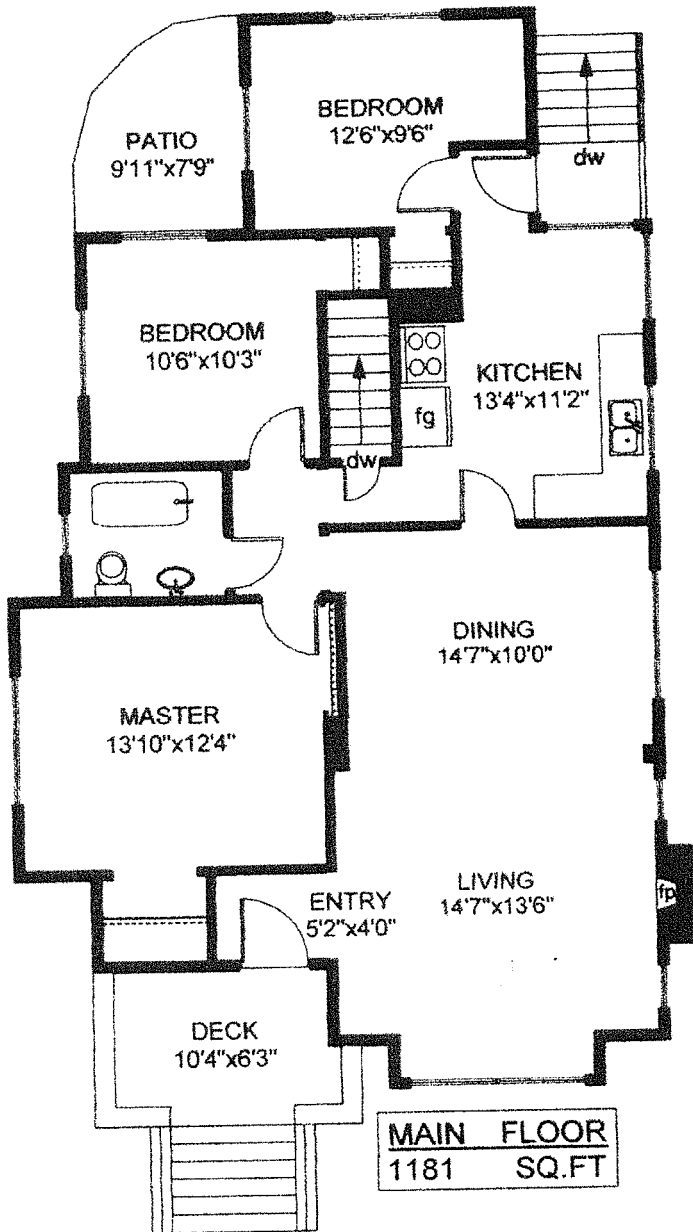

# 435 RICHMOND AVENUE

	FINISHED SQ. FT.	UNFINISHED SQ. FT.	TOTAL SQ. FT.
MAIN	1181	0	1181
LOWER	262	832	1094
<b>TOTAL</b>	<b>1443</b>	<b>832</b>	<b>2275</b>
DECK	0	68	68
PATIO	0	66	66

MEASURED ON: 06/27/07	<b>Tafe Measure</b> VICTORIA, B.C. Ph. 883.8894 www.tafemeasure.com
DRAWING FILE: 04765	